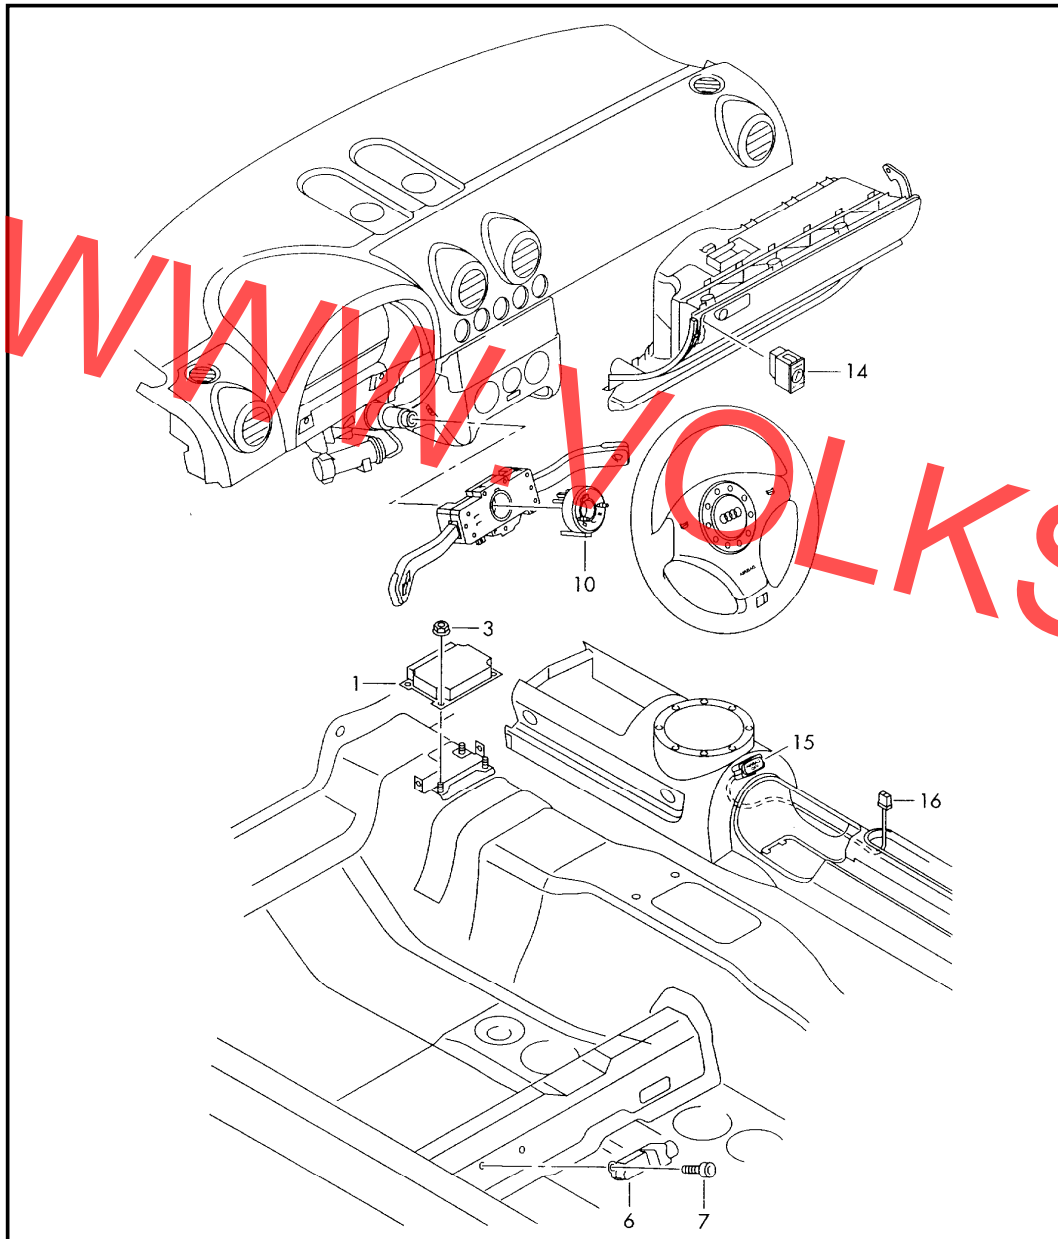

III-No. 959-30	Model Audi A4/S4 Cabrio./qu.	Year 2003 - 2006	Restrictions	Spare parts order system	16:22	08.07.2011

Pos	Part Number	Description	Remark	Qty	Model
(1)	8H0 959 655 D	electrical parts for airbag control unit for driver/front passenger and side airbags and the possibility of deactivat. the front passenger airbag		1	
(3)	1J0 971 254 B	domed cap nut	M6	3	
(6)	8E0 959 643 D	lateral acceleration sensor -crashsensor- b-pillar, inner	left a. right	2	
(6)	8E0 959 651 B	sensor for longitudinal accel- eration -crash sensor-	front left a. right	2	
(7)	N 104 786 01	cheese head bolt	M6X40	8	
10		cancelling ring with slip ring and steering sensor cancelling ring with slip ring and steering sensor see illustration:	953-60		
(14)	8E0 919 237	key switch for deactivating airbag but without: lock cylinder		1	PR-4UF
-	04/02-12/05 5PR	soul (black) lock cylinder for models with the possibility of deactivating the front passenger airbag see illustration:	837-10