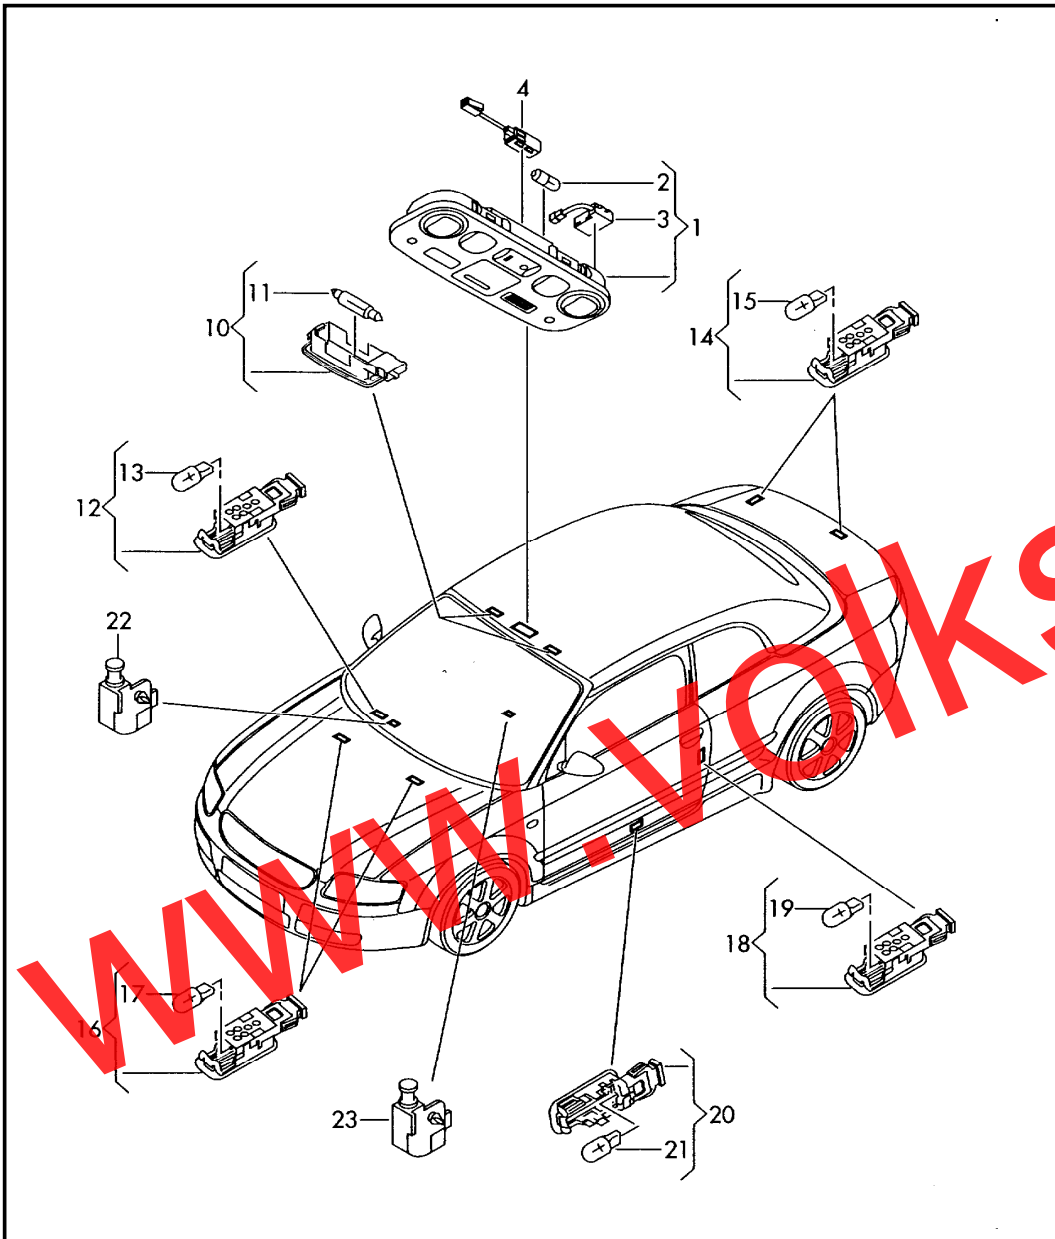

III-No. 947-00	Model Audi A4/S4 Cabrio./qu.	Year 2007 - 2009	Restrictions	Spare parts order system	12:24	08.07.2011

Pos	Part Number	Description	Remark	Qty	Model
1	8H0 947 111 L	interior and reading light F >> 8H-7-013 000* F >> 8H-7-900 500*	front	1	
	01/06-06/06 1DH	agate grey	-HD,NQ		
	01/06-06/06 4D9	indigo	-HK,HL,HM,HN, MF,MJ		
	01/06-06/06 6PS	soul (black)	-HE,HF,HG,HH, HI,MI,MM,NK, QE,ZM,ZQ,ZU		
	01/06-06/06 8C1	torrone (beige)	-NR	1	
	- 8H0 947 143	clamping frame microphone		1	
2	N 900 349 0	bulb	T4W-12V5W	2	
4		microphone for hands-free device see illustration:	035-55		
(1)	8J0 947 140	interior and reading light F 8H-7-013 001>>* F 8H-7-900 501>>*	front	1	
		basic plate F >> 8H-9-007 300* F >> 8H-9-900 250*			
(1)	8J0 947 140 C	basic plate F 8H-9-007 301>>* F 8H-9-900 251>>*		1	
	- 8J0 947 133 A	trim for vehicles with radio controlled garage door opener		1	
	06/06-10/08 1DH	agate grey	-HD,NQ		
	06/06-10/08 4D9	indigo	-HK,HL,HM,HN, MF,MJ