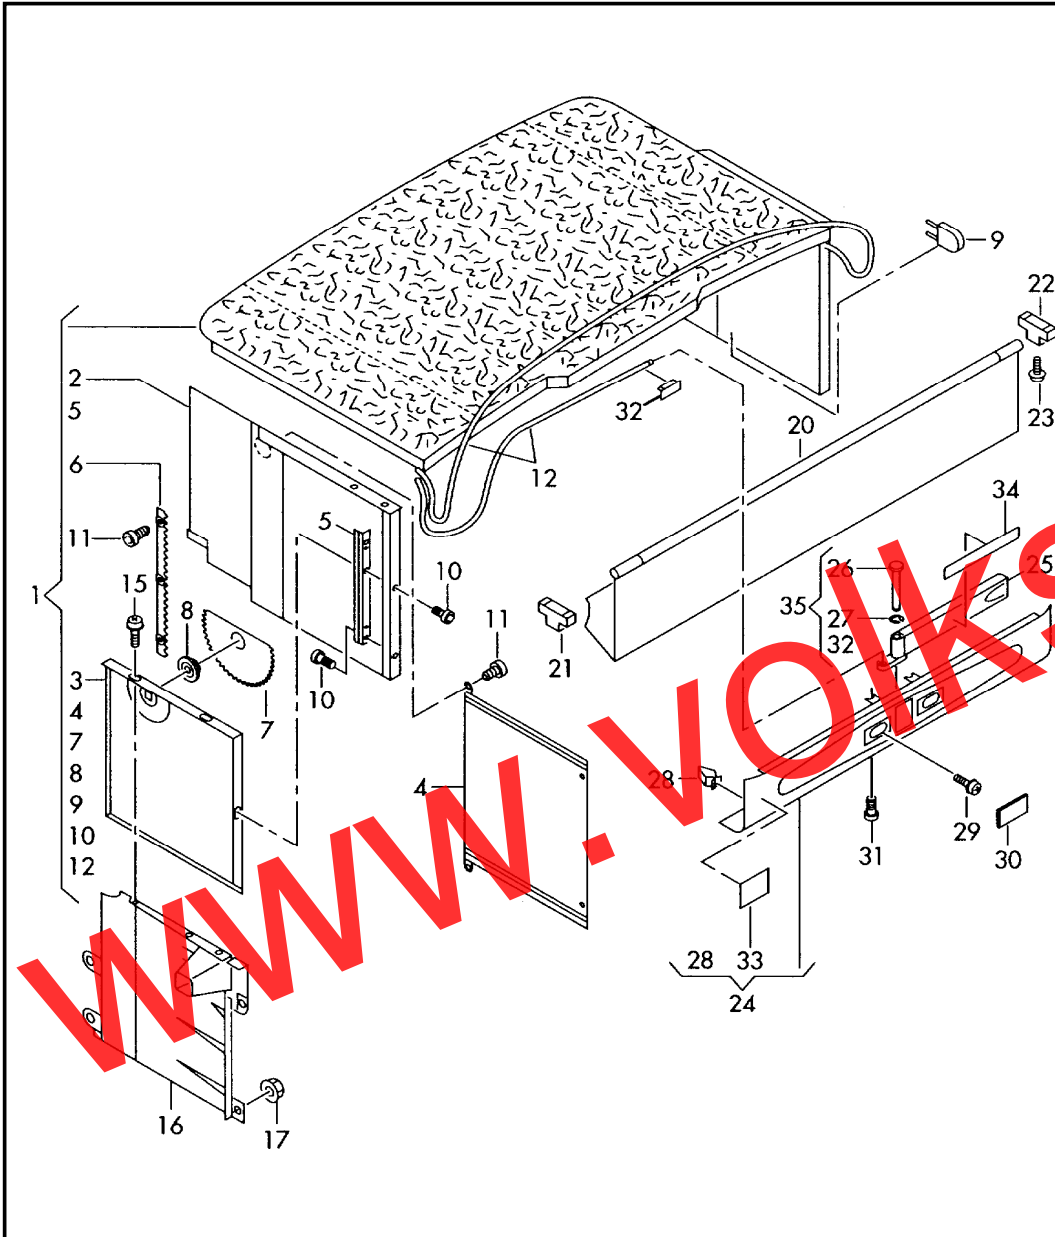

III-No. 863-75	Model Audi A4/S4 Cabrio./qu.	Year 2007 - 2009	Restrictions	Spare parts order system	12:33	08.07.2011

Pos	Part Number	Description	Remark	Qty	Model
(1)	8H0 863 491 D	convertible top storage area floor, height adjustable		1	
		convertible top storage area floor, height adjustable contains additional positions:	24,25,28,35		
2	01/06-03/09 2Z3	graphitegrey side part		2	
		for this use:	8H0 863 491 * 2Z3		
3		carrier		2	
		for this use:	8H0 863 491 * 2Z3		
4		cover carrier		2	
		for this use:	8H0 863 491 * 2Z3		
5		slide rail		4	
		for this use:	8H0 863 491 * 2Z3		
6		steering rod		2	
		for this use:	8H0 863 491 * 2Z3		
7		toothed quadrant		2	
		for this use:	8H0 863 491 * 2Z3		
8		lock washer		2	
		for this use:	8H0 863 491 * 2Z3		
9	8H0 953 229	micro switch		1	
12		bowden cable		2	
		for this use:	8H0 863 491 * 2Z3		
-	N 020 902 2	cable ties	3,6X246	1	
15	N 106 518 01	hexagon socket flat head bolt	M5X14	4	
16	8H0 813 383	console	left	1