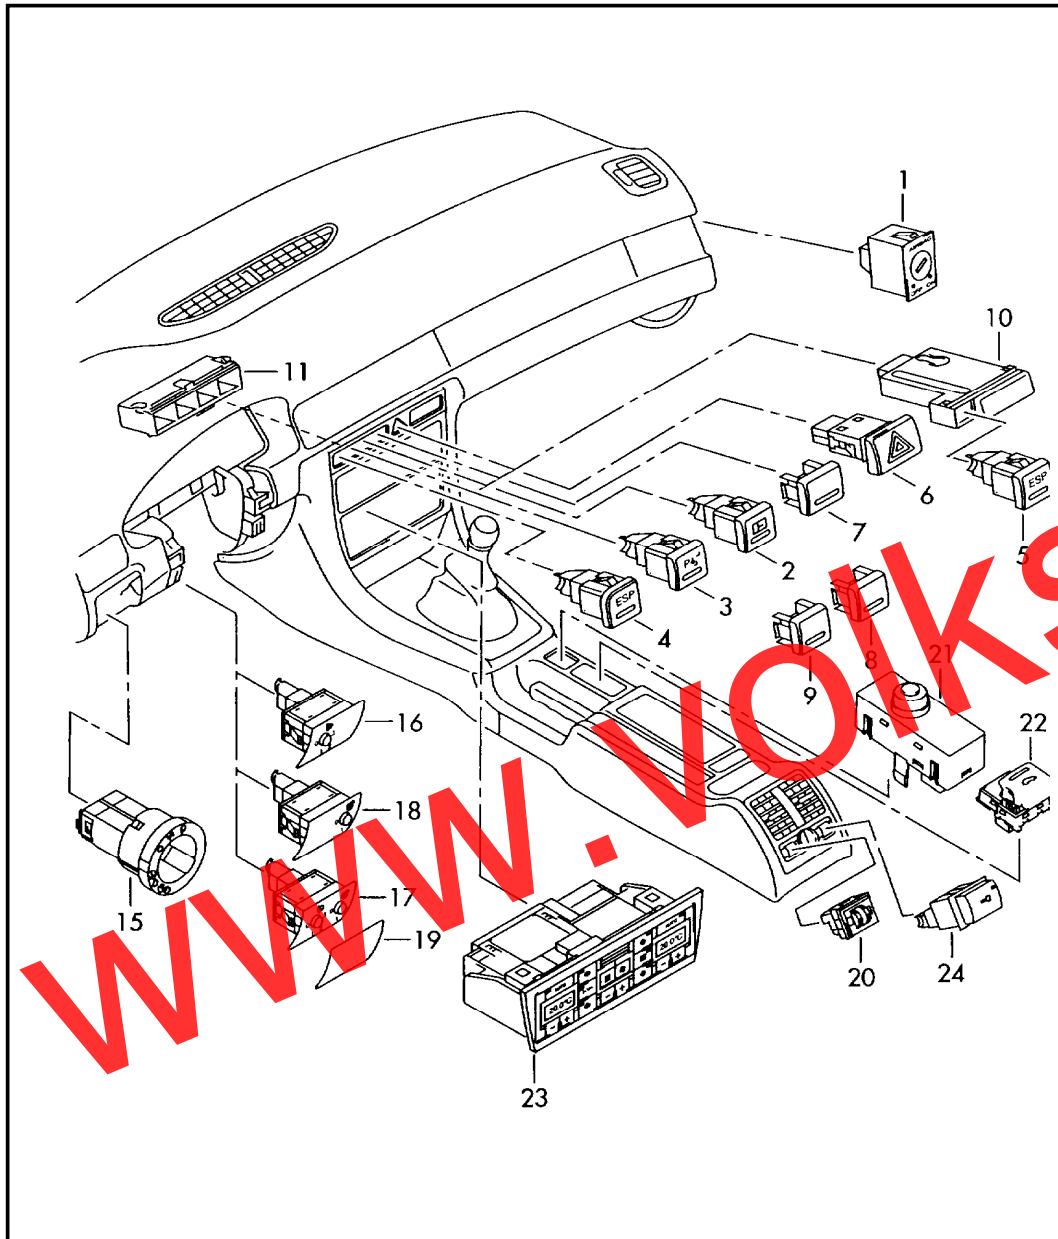

III-No. 941-50	Model Audi A4/S4 Cabrio./qu.	Year 2007 - 2009	Restrictions	Spare parts order system	12:23	08.07.2011

Pos	Part Number	Description	Remark	Qty	Model
1	5P0 919 237 B	switches in dashboard key switch for deactivating airbag		1	
(2)	8H1 919 234 A 01/06-03/09 5PR	control lamp for airbag soul (black)	lhd	1	
(2)	8H2 919 234 A 01/06-03/09 5PR	control lamp for airbag soul (black)	rhd	1	
3		no replacement part			
4	8H1 927 134 A 01/06-03/09 5PR	switch for electronic stabilisation program -esp- soul (black)	lhd	1	PR-7X2
(4)	8H1 927 134 A 01/06-03/09 5PR	switch for electronic stabilisation program -esp- soul (black)	lhd	1	PR-4UF
(4)	8H2 927 134 A 01/06-03/09 5PR	switch for electronic stabilisation program -esp- soul (black)	rhd	1	PR-7X2
(4)	8H2 927 134 A 01/06-03/09 5PR	switch for electronic stabilisation program -esp- soul (black)	rhd	1	PR-4UF
5	8H1 927 134 01/06-03/09 5PR	switch for electronic stabilisation program -esp- soul (black)	lhd	1	
(5)	8H2 927 134 01/06-03/09 5PR	switch for electronic stabilisation program -esp- soul (black)	rhd	1	
6	8H0 941 509	emergency light switch		1	
7	8H1 919 281 B 01/06-03/09 5PR	switch parking aid soul (black)	lhd	1