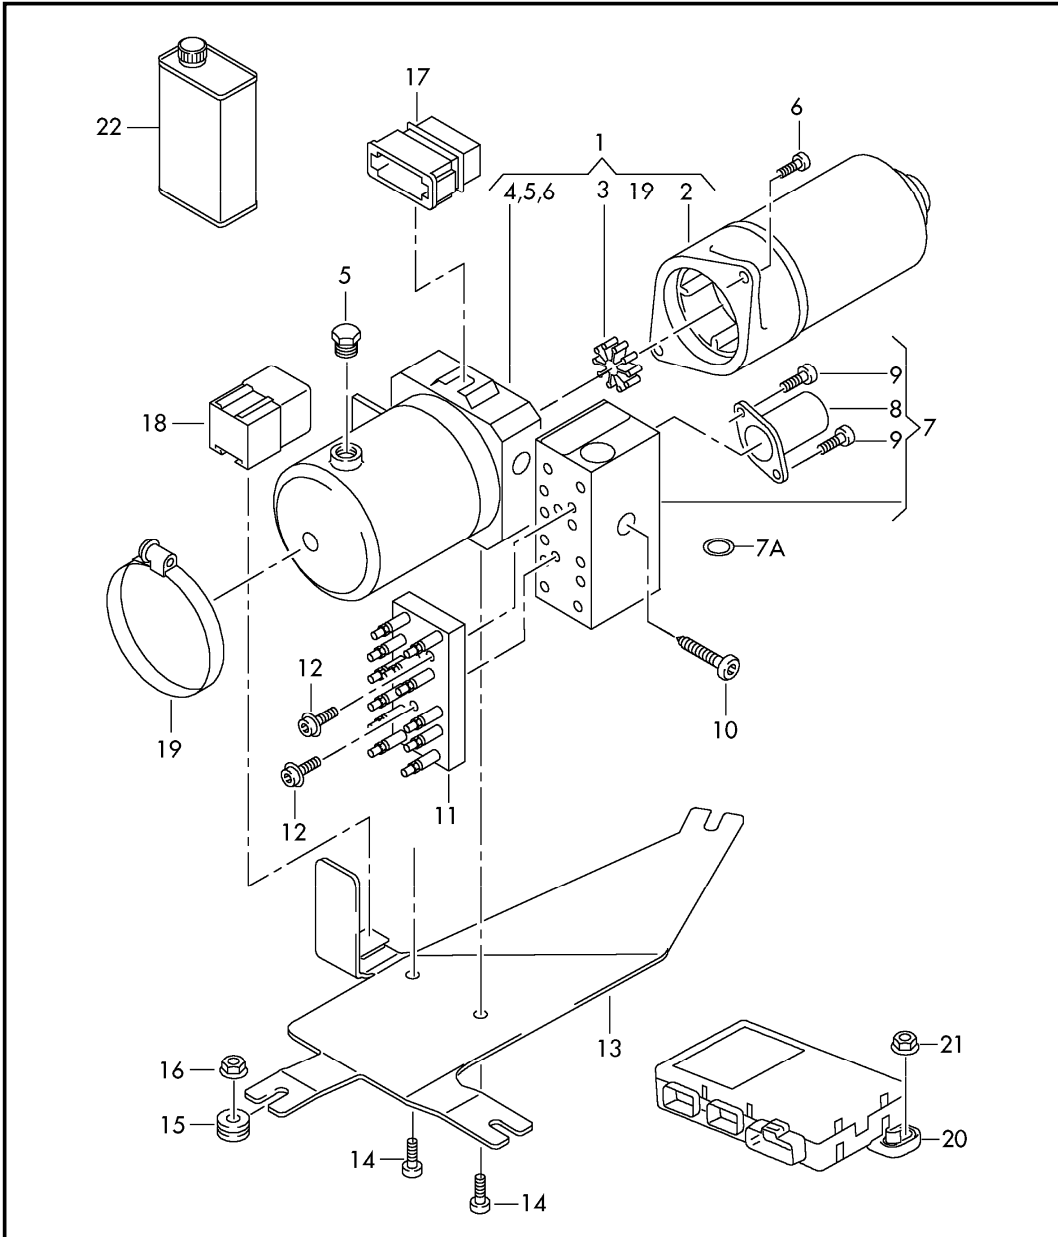

Pos	Part Number	Description	Remark	Qty	Model
1	8H0 959 247 B	hydraulic pump with electric motor control unit		1	
2	8H0 959 755 A	electric motor for hydraulic pump		1	
		use if required:	1E0 871 687	1	
3	1E0 871 687	drive for oil pump and o-ring electric motor		1	
4	8H0 898 101	repair set for oil reservoir		1	
5	8H0 871 807	seal bolt with sealing ring		1	
6	N 906 262 09	oval hexagon socket head bolt	M5X13,6	2	
7	8H0 871 806 D	solenoid valve block		1	
		use if required:	8H0 898 005	1	
7A	8H0 898 005	1 set: round seals for hydraulic pump		1	
8	8G0 871 808 A	solenoid valve		3	
		F >> 8H-8-003 250*			
		F >> 8H-8-900 090*			
(8)	8H0 871 808 A	solenoid valve		3	
		F 8H-8-003 251>>*			
		F 8H-8-900 091>>*			
9	N 102 854 02	hexagon socket head bolt	M6X15	6	
10	N 103 322 03	socket head bolt with inner multipoint head	M8X55	1	
11	8H0 871 412	connection plate for hydraulic pump		1	
12	N 909 308 02	hex socket head bolt (combi)	M6X16-S11	2	
13	8H0 871 751	support plate bracket for hydraulic pump		1	

Pos	Part Number	Description	Remark	Qty	Model	Pos	Part Number	Description	Remark	Qty	Model
14	N 102 854 02	hexagon socket head bolt	M6X15	2							
15	8H0 871 837	bonded rubber bush F >> 8H-8-003 250* F >> 8H-8-900 090*		3							
(15)	8H0 871 837 A	bonded rubber bush F 8H-8-003 251>>* F 8H-8-900 091>>*		3							
16	N 907 143 03	hex. nut with washer	M6	3							
17	8H0 972 814	wire set for hydraulic pump		1							
18	8H0 951 253	contact close relay		2							
19	N 909 525 01	clamp	60-80X9	1							
20		control unit for convertible roof controls see illustration:	959-10								
21		fasteners control unit for convertible roof controls see illustration:	959-10								
22	G 004 000 M2	oil for hydraulic system and power steering	1,0ltr.	X							