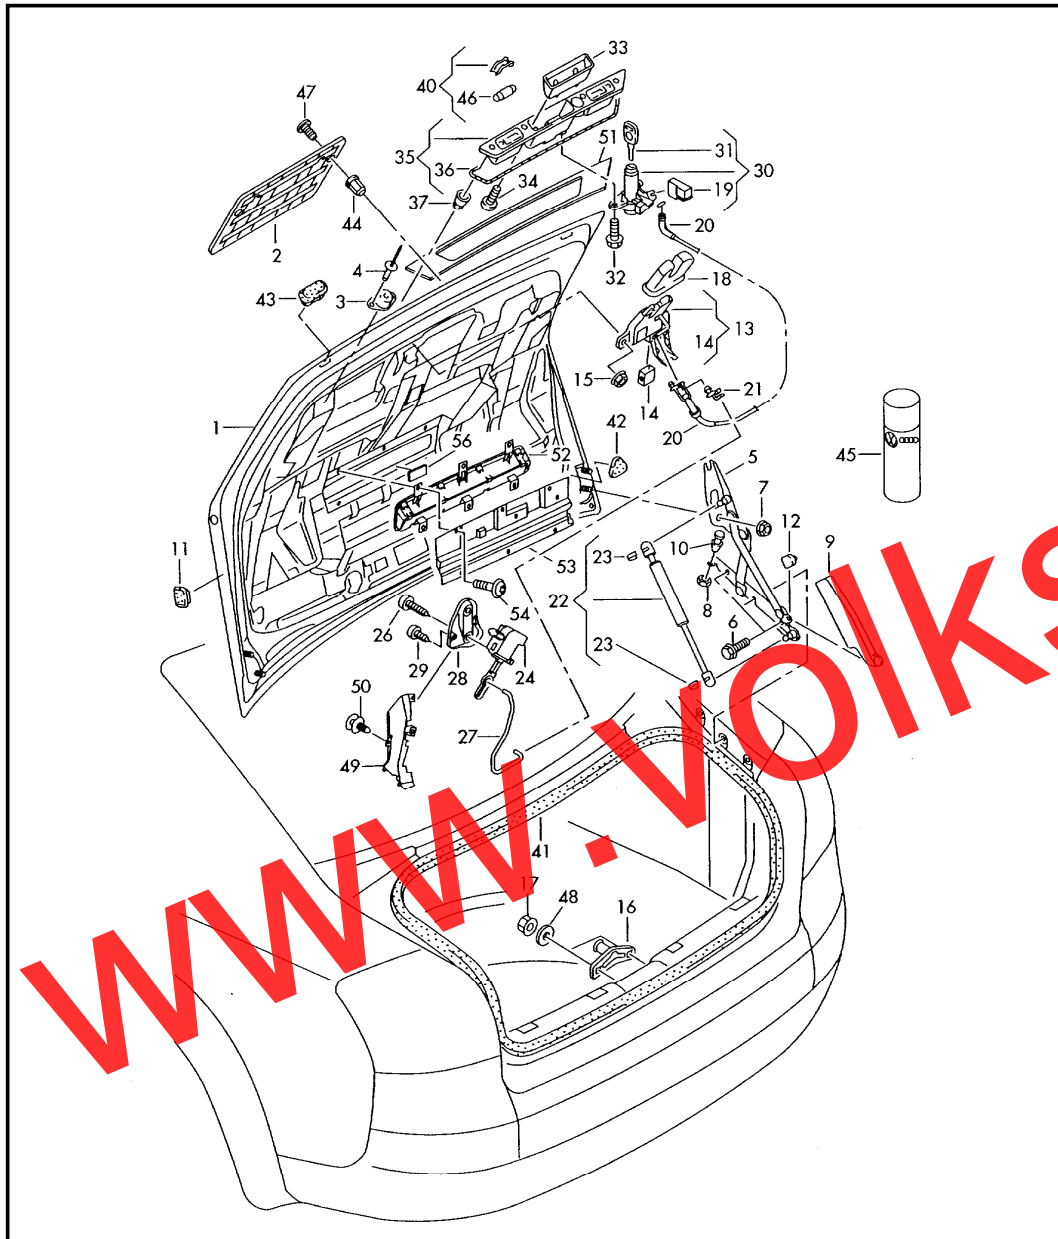

III-No. 827-00	Model Audi A4/S4 Cabrio./qu.	Year 2007 - 2009	Restrictions	Spare parts order system	12:30	08.07.2011

Pos	Part Number	Description	Remark	Qty	Model
		lid	rear		
1	8H0 827 023 B	rear lid		1	
	01/06-03/09	primed			
(1)	8H0 827 023 D	rear lid		1	"MEX", "THA"
	01/06-03/09	primed			
(2)	8D0 853 419 D	packing, adhesive	2,5MM	1	
		modify in workshop			
3	8H0 827 249	stop buffer adjustable		2	
4	N 016 202 3	cup rivet	4X8	4	
(5)	8H0 827 301 B	lid hinge	left	1	
5	8H0 827 302 B	lid hinge	right	1	
6	WHT 000 238 A	hexagon head bolt (combi)	M8X22	6	
7	N 906 107 02	hexagon nut, shouldered	M8	6	
-	8H0 827 261	cover cap	SW13	X	
8	N 011 116 10	hexagon nut	M6	1	
9		cable guide			
10	8G0 827 371	adjusting screw		2	
11	8H0 827 373	stop	left a. right	2	
12	8E5 827 378	stop	left a. right	2	
13	8E5 827 505 B	lid lock			
14	8D5 959 489 B	switch		1	
15	N 100 050 10	hexagon head bolt (combi)	M6X30	2	
16	8E5 827 507	striker plate		1	
17	N 010 287 12	hexagon bolt	M6X16	2	
18	8E5 827 520	cover cap lid lock		1	
19	8E0 953 229	micro switch		1	
20	8H0 827 531 A	lid lock cable	rear	1