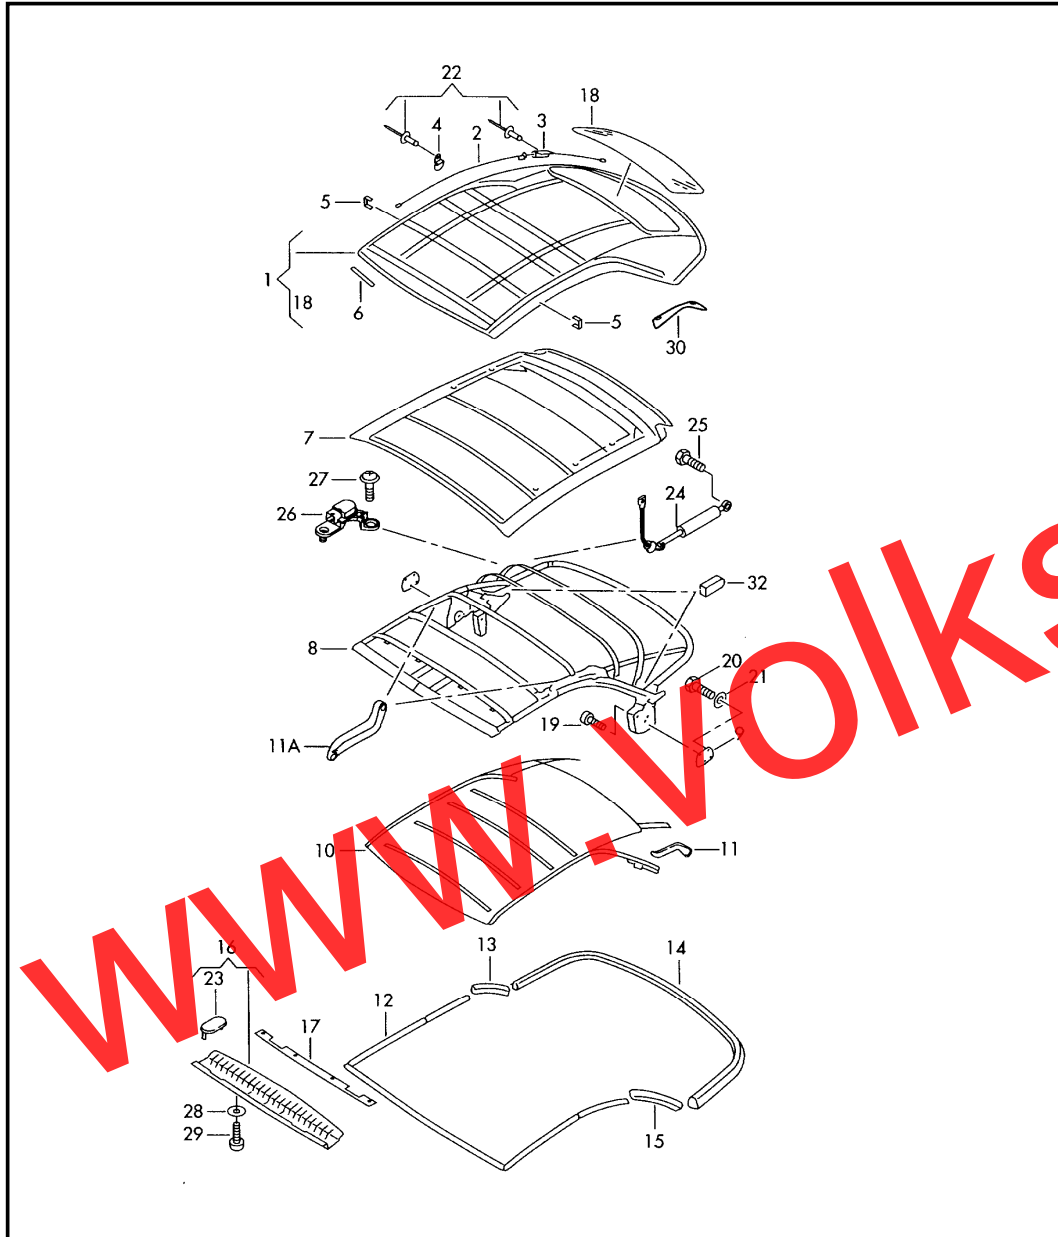

III-No. 871-10	Model Audi A4/S4 Cabrio./qu.	Year 2007 - 2009	Restrictions	Spare parts order system	12:34	08.07.2011

Pos	Part Number	Description	Remark	Qty	Model
1	8H0 871 035 B	cover - top individ. parts f. hood cover top frame roof cover (fabric) with rear window use if required:	8H0 898 160 8H0 898 246 A 8H0 898 247 8H0 898 252	1 1 1 1	PR-3FN
	01/06-10/07 7M4	dark blue for roof colour:	PB		
(1)	8H0 871 035 D	roof cover (fabric) with rear window use if required:	8H0 898 160 8H0 898 246 A 8H0 898 247 8H0 898 252	1 1 1 1	PR-3FN
	01/06-03/09 L50	granat red for roof colour:	SF		
	01/06-03/09 2Y5	black for roof colour:	PA		
	01/06-03/09 3R5	jive (grey beige) for roof colour:	PD		
	11/07-03/09 7M4	dark blue for roof colour:	PB		
(1)	8H0 871 035 C	roof cover (fabric) with rear window use if required:	8H0 898 160 8H0 898 246 A 8H0 898 247 8H0 898 252	1 1 1 1	PR-3FT
	01/06-10/07 3R5	jive (grey beige) for roof colour:	PD