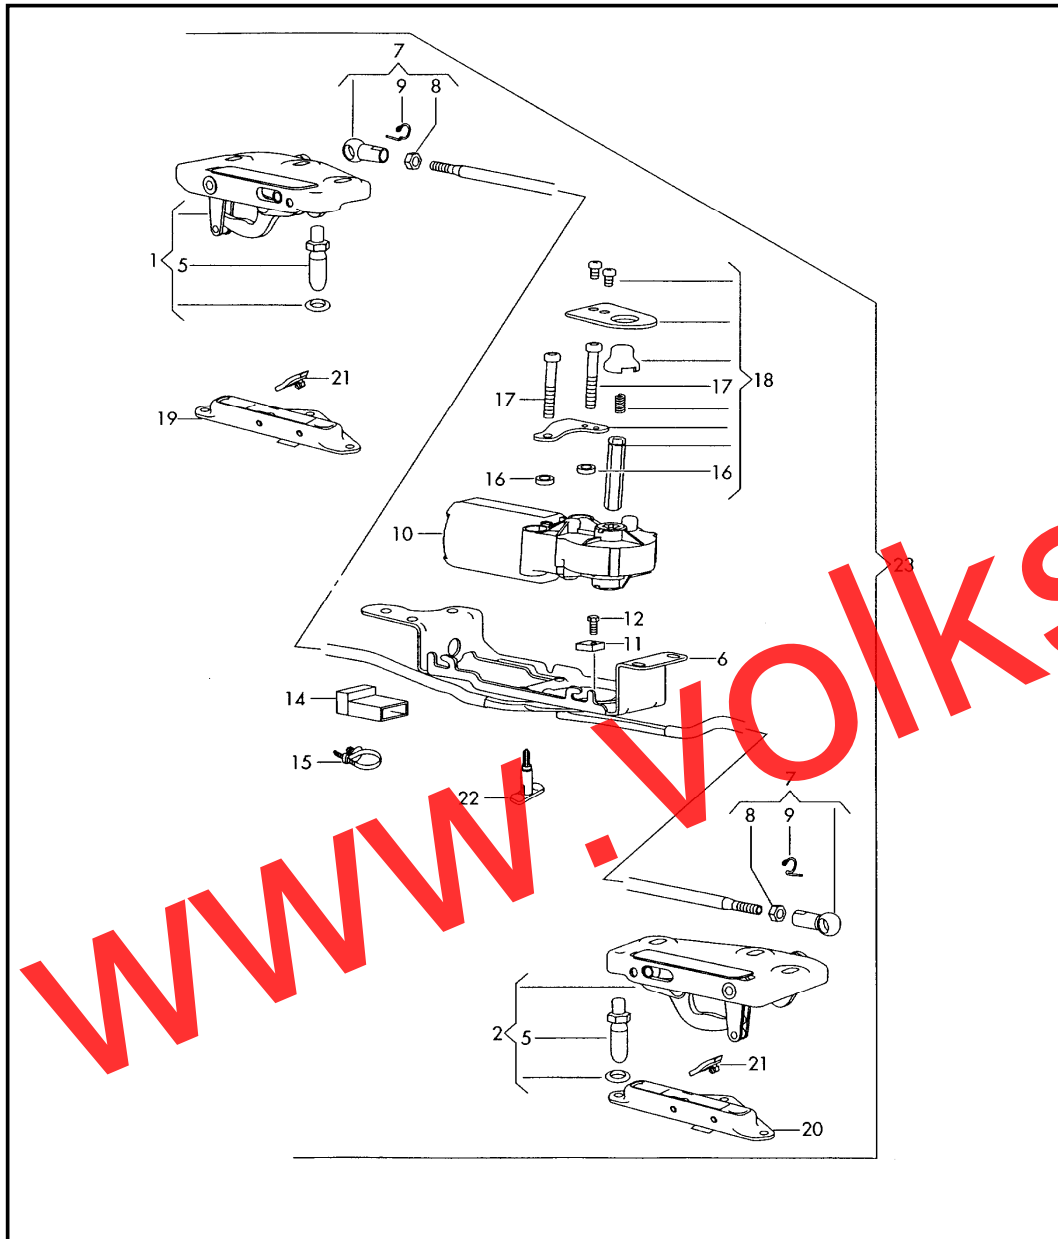

III-No. 871-25	Model Audi A4/S4 Cabrio./qu.	Year 2007 - 2009	Restrictions	Spare parts order system	12:34	08.07.2011

Pos	Part Number	Description	Remark	Qty	Model
		soft top catch with linkage			
1	8H0 871 386 A	top lock upper part	right	1	
2	8H0 871 385 A	top lock upper part	left	1	
-	N 106 320 02	oval socket head bolt with hex drive fasteners to be used for item:	M6X16 1, 2, 6	10	
3	8H0 871 383	soft top catch drive unit		1	
5	8H0 817 939	centralising sleeve		1	
6	8H0 871 080 A	soft top catch with linkage	M6X0,5	1	
7	8H0 871 225 A	ball socket	M6X0,5	2	
8		included at item:	7		
9	8H0 898 800	1 set securing bars F >> 8H-8-003 250* F >> 8H-8-900 090*		1	
(9)	8H0 898 800 A	1 set securing bars F 8H-8-003 251>>* F 8H-8-900 091>>*		1	
10	8H0 959 731	electric motor		1	
11	8H0 959 985	micro switch		1	
12	N 010 263 4	hexagon bolt	M4X6	1	
14	4B0 971 995	flat connector housing	5 pin	1	
15	3D0 971 838 N	cable ties	4,5X200	X	
16	8H0 898 387	spacer sleeve		2	
17	N 105 821 03	hexagon socket flat head bolt	M6X40	2	
18	8H0 898 010	repair kit for drive unit		1	
19	8H0 871 397	soft top catch lower part	left	1	
20	8H0 871 398 A	soft top catch lower part	right	1